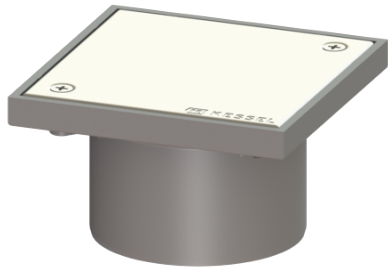

## Cleanout Sys 100, ABS, Cover 304 SST, screwed, K 3

### Description

The cleanout, made of polymer with grating and frame made of stainless steel, serves as an upper section for direct connection on pipes and is equipped with a closed, screwed cover plate.

### Dimensions:

Height: 93 mm

### Coverage features:

Type of cover:	closed cover plate
Cover material:	304 stainless steel
Colour of cover:	silver
Load class:	K 3 (EN 1253-1)
Height:	17 mm
Surface:	Polished SST
Locking:	screwed