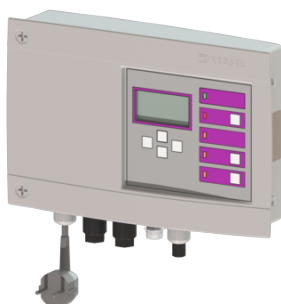

Control unit Aqualift Comfort 230 V Duo

Article information

Item no.: 28746
GTIN: 4026092052242
Price group: 20

Description

Version:

Type of system: Twin pump station

General characteristics:

Colour: grey

Control:

Operating voltage: 230 V
Mains frequency: 50 Hz
Self-diagnosis system (SDS): yes
Battery buffering: yes
Multi-line display: yes
Log book function: yes
USB interface: yes
GSM interface: yes
Potential-free contact: optional
Protection class control unit: IP 54
Length of mains cable for control unit: 1.4 m