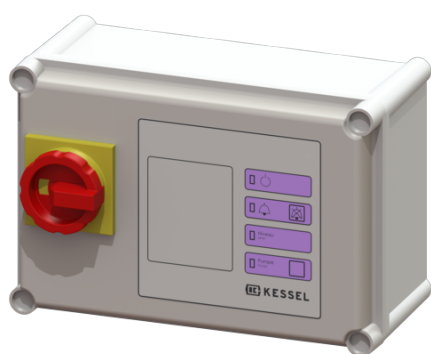

## Comfort control unit 400V, Aqualift Mono, 6.3-10.0 A

### Description

Comfort control unit suitable for 400V single stations. User-friendly menu navigation in multi-line display. With self-diagnosis system (SDS) and reminder when maintenance is due. Display of the current measured values. Easy setting of the function-relevant parameters, operating hours counter. Optional forwarding of alarm and collective fault messages via GSM interface.

### Version:

Type of system: Single station  
 Series: ab 03/2010

### General characteristics:

Colour: grey