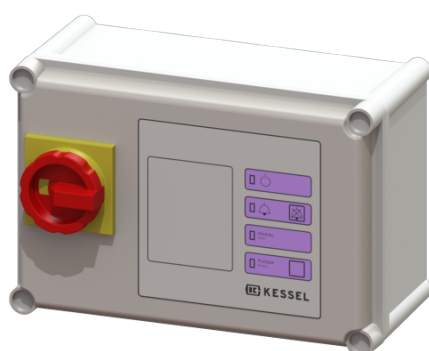

Comfort control unit 400V, Aqualift Mono, 6.3-10.0 A

Article information

Item no.: 28781
 GTIN: 4026092058732
 Price group: 20

Description

Comfort control unit suitable for 400V single stations. User-friendly menu navigation in multi-line display. With self-diagnosis system (SDS) and reminder when maintenance is due. Display of the current measured values. Easy setting of the function-relevant parameters, operating hours counter. Optional forwarding of alarm and collective fault messages via GSM interface.

Version:

Type of system: Single station
 Series: ab 03/2010

General characteristics:

Colour: grey

Control:

Control unit: Comfort
 Operating voltage: 400 V
 Mains frequency: 50 Hz
 Self-diagnosis system (SDS): yes
 Battery buffering: yes
 Multi-line display: yes
 Log book function: yes
 USB interface: no
 GSM interface: yes
 Potential-free contact: yes
 Motor protection switch: yes
 Rated current: 6.3 - 10 A
 Protection class control unit: IP 54