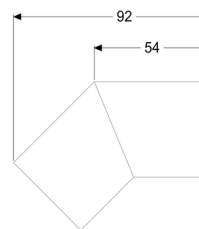

## Connecting piece, 45 degree for Linearis Infinity, Brushed SST