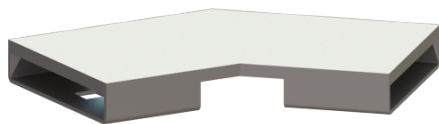

## Connecting piece, 45 degree for Linearis Infinity, Brushed SST

### Description

45 degree connecting piece including two connectors for restrained extension of Linearis Infinity shower channels

### General characteristics:

Material: 316 stainless steel

### Coverage features:

Surface: Brushed SST