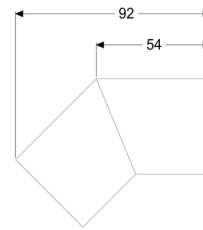

## Connecting piece, 45 degree for Linearis Infinity, Polished SST

### Description

45 degree connecting piece including two connectors for restrained extension of Linearis Infinity shower channels