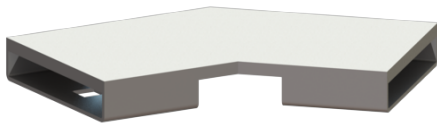

## Connecting piece, 45 degree for Linearis Infinity, Polished SST

### Description

45 degree connecting piece including two connectors for restrained extension of Linearis Infinity shower channels

### General characteristics:

Material: 316 stainless steel

### Coverage features:

Surface: Polished SST