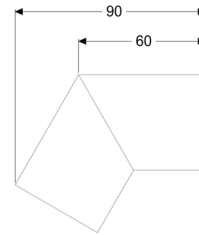

## Connecting piece, 30 degree for Linearis Infinity, Polished SST

### Description

30 degree connecting piece including two connectors for restrained extension of Linearis Infinity shower channels