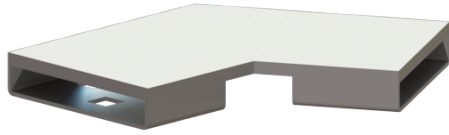

## Connecting piece, 30 degree for Linearis Infinity, Polished SST

### Description

30 degree connecting piece including two connectors for restrained extension of Linearis Infinity shower channels

### General characteristics:

Material: 316 stainless steel

### Coverage features:

Surface: Polished SST