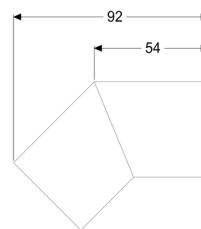

Connecting piece, 45 degree for Linearis Infinity, Black, brushed

Article information

Item no.: 45102.02
GTIN: 4026092094709
Price group: 10

Description

45 degree connecting piece including two connectors for restrained extension of Linearis Infinity shower channels

General characteristics:

Material: 316 stainless steel

Coverage features:

Surface: Black brushed