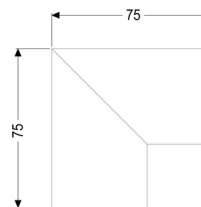

Connecting piece, 90 degree for Linearis Infinity, Copper, brushed

Article information

Item no.: 45103.01
GTIN: 4026092094723
Price group: 10

Description

90 degree connecting piece including two connectors for restrained extension of Linearis Infinity shower channels