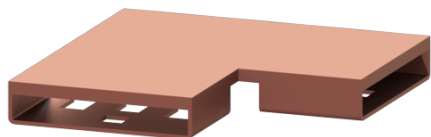

Connecting piece, 90 degree for Linearis Infinity, Copper, brushed

Article information

Item no.: 45103.01
GTIN: 4026092094723
Price group: 10

Description

90 degree connecting piece including two connectors for restrained extension of Linearis Infinity shower channels

General characteristics:

Material: 316 stainless steel

Coverage features:

Surface: Copper brushed