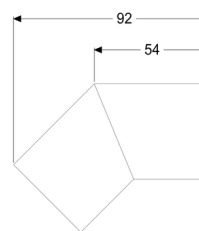

Connecting piece, 45 degree for Linearis Infinity, Copper, brushed

Article information

Item no.: 45103.02

GTIN: 4026092094730

Price group: 10

Description

45 degree connecting piece including two connectors for restrained extension of Linearis Infinity shower channels