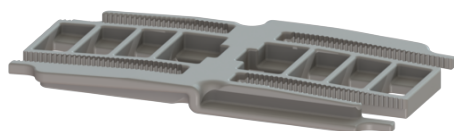

Connector straight, for Linearis Infinity shower channel

Article information

Item no.: 45103
GTIN: 4026092094808
Price group: 10

Description

Straight connector for restrained extension of Linearis Infinity shower channels

General characteristics:

Material: Polymer