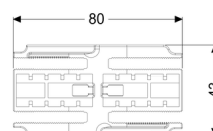

Connector straight, for Linearis Infinity shower channel

Article information

Item no.: 45103
GTIN: 4026092094808
Price group: 10

Description

Straight connector for restrained extension of Linearis Infinity shower channels