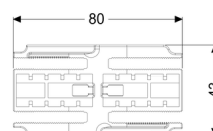

## Connector straight, for Linearis Infinity shower channel

### Description

Straight connector for restrained extension of Linearis Infinity shower channels