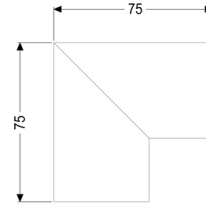

Connecting piece, 90 degree for Linearis Infinity, Bronze, brushed

Article information

Item no.: 45104.01
GTIN: 4026092094754
Price group: 10

Description

90 degree connecting piece including two connectors for restrained extension of Linearis Infinity shower channels