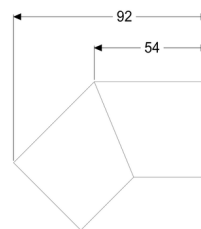

## Connecting piece, 45 degree for Linearis Infinity, Bronze, brushed