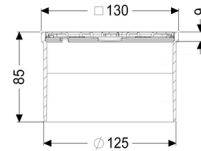

Upper section Slotted cover, 304 SST, 130 x 130 mm, K 3

Article information

Item no.: 48165
GTIN: 4026092034224
Price group: 10

Description

Used in combination with a drain body of the KESSEL modular system, the upper section is suitable for indoor point drainage.

Version:

System: 125

Dimensions:

Height: 85 mm

Coverage features:

Type of cover:	Slotted cover
Cover material:	304 stainless steel
Colour of cover:	silver
Load class:	K 3 (EN 1253-1)
Height:	9 mm
Surface:	Polished SST

Grating:

Rim length: 130 mm
Rim width: 130 mm
Rim material: ABS

Shape of upper section: square
Upper section material: ABS