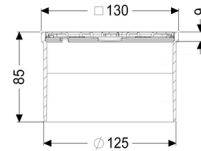

Upper section Slotted cover, 304 SST, 130 x 130 mm, K 3

Article information

Item no.: 48165
GTIN: 4026092034224
Price group: 10

Description

Used in combination with a drain body of the KESSEL modular system, the upper section is suitable for indoor point drainage.

Version:

System: 125

Dimensions:

Height: 85 mm

Coverage features:

Type of cover:	Slotted cover
Cover material:	304 stainless steel
Colour of cover:	silver
Load class:	K 3 (EN 1253-1)
Height:	9 mm
Surface:	Polished SST

Grating:

Rim length:	130 mm
Rim width:	130 mm
Rim material:	ABS
Shape of upper section:	square
Upper section material:	ABS