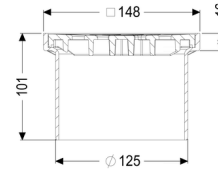

Upper section Black slotted cover , 150 x 150 mm, K 3

Article information

Item no.: 48193
 GTIN: 4026092034231
 Price group: 10

Description

Used in combination with a drain body of the KESSEL modular system, the upper section is suitable for indoor point drainage.

Version:

System: 125

Dimensions:

Height: 100 mm

Coverage features:

Type of cover:	Slotted cover
Cover material:	ABS
Colour of cover:	black
Load class:	K 3 (EN 1253-1)
Height:	16 mm

Grating:

Rim length: 150 mm

Rim width:	150 mm
Rim material:	ABS
Shape of upper section:	square
Upper section material:	ABS