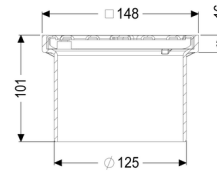

## Upper section Slotted cover, 316 SST, 150 x 150 mm, K 3

### Dimensions:

Height: 100 mm

### Coverage features:

Type of cover:	Slotted cover
Cover material:	316 stainless steel
Colour of cover:	silver
Load class:	K 3 (EN 1253-1)
Height:	16 mm
Locking:	screwed

### Grating:

Rim length:	150 mm
Rim width:	150 mm
Rim material:	ABS
Upper section material:	ABS