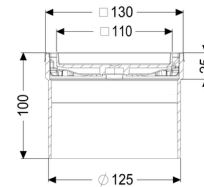

Upper section tileable, 304 SST, K 3

Article information

Item no.: 48211
 GTIN: 4026092029749
 Price group: 10

Description

Used in combination with a drain body of the KESSEL modular system, the upper section is suitable for indoor point drainage.

Version:

System: 125

Dimensions:

Height: 100 mm

Coverage features:

Type of cover:	tileable cover plate
Cover material:	tileable
Colour of cover:	selectable
Load class:	K 3 (EN 1253-1)
Height:	25 mm

Grating:

Rim length: 132 mm

Rim width:	132 mm
Rim material:	304 stainless steel
Shape of upper section:	square
Upper section material:	ABS