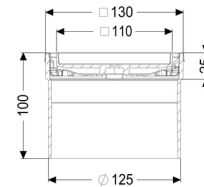

Upper section tileable, 304 SST, K 3

Article information

Item no.: 48211
GTIN: 4026092029749
Price group: 10

Description

Used in combination with a drain body of the KESSEL modular system, the upper section is suitable for indoor point drainage.

Version:

System: 125

Dimensions:

Height: 100 mm

Coverage features:

Type of cover:	tileable cover plate
Cover material:	tileable
Colour of cover:	selectable
Load class:	K 3 (EN 1253-1)
Height:	25 mm

Grating:

Rim length: 132 mm