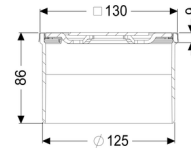

Upper section Spot design cover, 304 SST, K 3

Article information

Item no.: 48220
GTIN: 4026092042625
Price group: 10

Description

Used in combination with a drain body of the KESSEL modular system, the upper section is suitable for indoor point drainage.

Version:

System: 125

Dimensions:

Height: 90 mm

Coverage features:

Type of cover:	Design cover
Grating design:	Spot
Cover material:	304 stainless steel
Colour of cover:	silver
Load class:	K 3 (EN 1253-1)
Height:	16 mm
Locking:	placed

Grating: