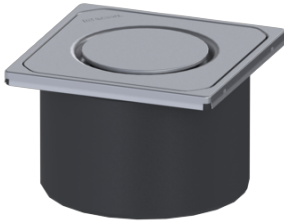

## Upper section Spot design cover, 304 SST, K 3

### Description

Used in combination with a drain body of the KESSEL modular system, the upper section is suitable for indoor point drainage.

### Dimensions:

Height: 90 mm

### Coverage features:

Type of cover:	Design cover
Grating design:	Spot
Cover material:	304 stainless steel
Colour of cover:	silver
Load class:	K 3 (EN 1253-1)
Height:	16 mm
Locking:	placed