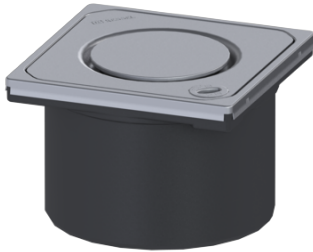

Upper section Spot design cover, 304 SST, Lock & Lift, K 3

Article information

Item no.: 48221
 GTIN: 4026092031117
 Price group: 10

Description

Used in combination with a drain body of the KESSEL modular system, the upper section is suitable for indoor point drainage.

Version:

System: 125

Dimensions:

Height: 90 mm

Coverage features:

Type of cover:	Design cover
Grating design:	Spot
Cover material:	304 stainless steel
Colour of cover:	silver
Load class:	K 3 (EN 1253-1)
Height:	16 mm
Surface:	ground
Locking:	Lock & Lift

Grating:

Rim length: 132 mm
Rim width: 132 mm
Rim material: 304 stainless steel

Shape of upper section: square
Upper section material: ABS