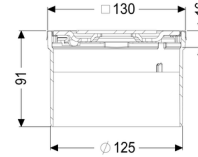

Upper section Spot design cover, 304 SST, Lock & Lift, K 3

Article information

Item no.: 48221
 GTIN: 4026092031117
 Price group: 10

Description

Used in combination with a drain body of the KESSEL modular system, the upper section is suitable for indoor point drainage.

Version:

System: 125

Dimensions:

Height: 90 mm

Coverage features:

Type of cover:	Design cover
Grating design:	Spot
Cover material:	304 stainless steel
Colour of cover:	silver
Load class:	K 3 (EN 1253-1)
Height:	16 mm
Surface:	ground
Locking:	Lock & Lift

Grating:

Rim length: 132 mm
Rim width: 132 mm
Rim material: 304 stainless steel

Shape of upper section: square
Upper section material: ABS