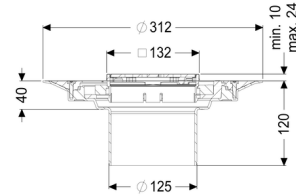

Variofix upper section Kessel design cover, 304 SST, Lock & Lift, L15

Article information

Item no.: 48904
 GTIN: 4026092028841
 Price group: 10

Advantages

- Different covers selectable
- Including waterproofing membrane

Description

Used in combination with a drain body of the KESSEL modular system, the upper section is suitable for indoor point drainage.

Version:

Seal:	Lip seal
System:	125
Type of waterproofing layer:	Waterproofing layer
Waterproofing layer on the upper section:	Enclosed sealing collar to be glued (bd) according to DIN 18534
Water exposure class in accordance to DIN 18534-1 (up to and including):	W3-I

Dimensions:

Height:	120 mm
Diameter:	312 mm
Vertical adjustment:	vertically adjustable upper section
Vertical adjustment:	10 - 23 mm
Upper section:	adjustable in three dimensions

Coverage features:

Type of cover:	Design cover
Grating design:	Kessel
Cover material:	304 stainless steel
Colour of cover:	silver
Load class:	L 15 (EN 1253-1)
Locking:	Lock & Lift

Grating:

Rim length:	132 mm
Rim width:	132 mm
Rim material:	304 stainless steel
Upper section material:	ABS