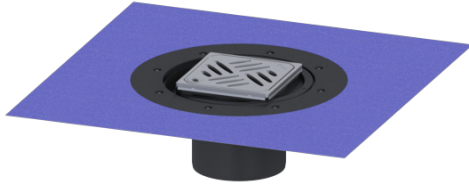

Variofix upper section Kessel design cover, 304 SST, Lock & Lift, L15

Article information

Item no.: 48904
 GTIN: 4026092028841
 Price group: 10

Advantages

- Different covers selectable
- Including waterproofing membrane

Description

Used in combination with a drain body of the KESSEL modular system, the upper section is suitable for indoor point drainage.

Version:

Seal:	Lip seal
System:	125
Type of waterproofing layer:	Waterproofing layer
Waterproofing layer on the upper section:	Enclosed sealing collar to be glued (bd) according to DIN 18534
Water exposure class in accordance to DIN 18534-1 (up to and including):	W3-I

Dimensions:

Height:	120 mm
Diameter:	312 mm
Vertical adjustment:	vertically adjustable upper section
Vertical adjustment:	10 - 23 mm
Upper section:	adjustable in three dimensions

Coverage features:

Type of cover:	Design cover
Grating design:	Kessel
Cover material:	304 stainless steel
Colour of cover:	silver
Load class:	L 15 (EN 1253-1)
Locking:	Lock & Lift

Grating:

Rim length:	132 mm
Rim width:	132 mm
Rim material:	304 stainless steel
Upper section material:	ABS