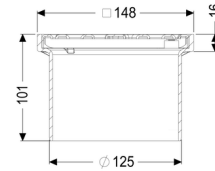

## Upper section Slotted cover, 304 SST, 150 x 150 mm, K 3

### Dimensions:

Height: 100 mm

### Coverage features:

Type of cover:	Slotted cover
Cover material:	304 stainless steel
Colour of cover:	silver
Load class:	K 3 (EN 1253-1)
Height:	16 mm
Surface:	Polished SST
Locking:	screwed

### Grating:

Rim length:	150 mm
Rim width:	150 mm
Rim material:	ABS
Shape of upper section:	square
Upper section material:	ABS