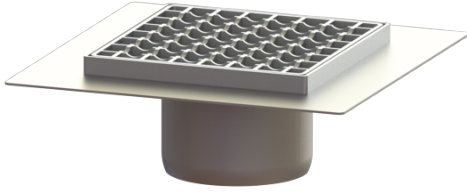

Ferrofix upper section Sys 125, Gl fl., Slotted grating, 200x200 mm

Article information

Item no.: 54917
GTIN: 4026092072431
Price group: 70

Advantages

- Made of a particularly hygienic and mechanically highly resistant stainless steel
- Multiple combinations with suitable drain bodies

Description

Used in combination with a drain body of the KESSEL modular system 125, the stainless steel upper section is suitable for indoor point drainage.

Version:

System:	125
Waterproofing layer on the upper section:	Adhesive flange (suitable for moisture barriers)

Dimensions:

Length:	300 mm
Width:	300 mm
Height:	100 mm

Coverage features:

Type of cover:	Slotted grating
Cover material:	304 stainless steel
Load class:	L 15 / M 125 (EN 1253-1)
Height:	15 mm
Surface:	pickled
Locking:	unlocked
Mesh size:	23 x 23 mm

Grating:

Rim length:	200 mm
Rim width:	200 mm
Upper section material:	304 stainless steel