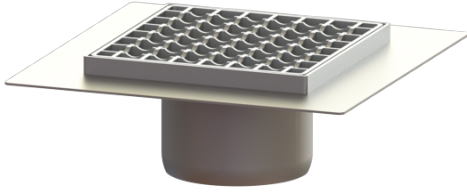

## Ferrofix upper section Sys 125, Gl fl., Slotted grating, 200x200 mm

### Description

Used in combination with a drain body of the KESSEL modular system 125, the stainless steel upper section is suitable for indoor point drainage.

#### Dimensions:

Length:	300 mm
Width:	300 mm
Height:	100 mm

#### Coverage features:

Type of cover:	Slotted grating
Cover material:	304 stainless steel
Load class:	L 15 / M 125 (EN 1253-1)
Height:	15 mm
Surface:	pickled
Locking:	unlocked
Mesh size:	23 x 23 mm