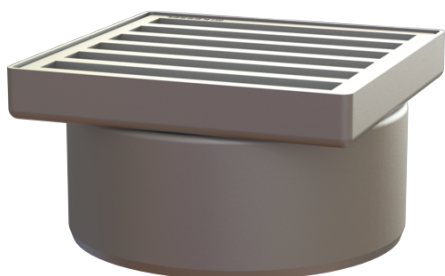

Ferrofix upper section Sys 200, Ladd grt, 304 SST, 200 x 200 mm

Article information

Item no.: 57420
GTIN: 4026092007587
Price group: 70

Advantages

- Made of a particularly hygienic and mechanically highly resistant stainless steel
- Multiple combinations with suitable drain bodies.

Description

Used in combination with a drain body of the KESSEL modular system 200, the stainless steel upper section is suitable for indoor point drainage.

Version:

System: 200

Dimensions:

Height: 110 mm

Coverage features:

Type of cover:	Ladder grating
Cover material:	304 stainless steel
Load class:	M 125 (EN 1253-1)
Height:	30 mm
Surface:	pickled
Locking:	unlocked

Grating:

Rim length:	200 mm
Rim width:	200 mm

Shape of upper section:	square
Upper section material:	304 stainless steel