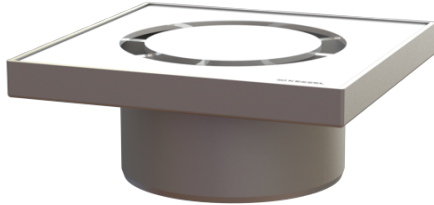

## Ferrofix upper section Sys 200, Inlet rg, 304 SST, 300 x 300 mm

### Description

Used in combination with a drain body of the KESSEL modular system 200, the stainless steel upper section is suitable for indoor point drainage.

#### Dimensions:

Height: 112 mm

#### Coverage features:

Type of cover:	Cover plate with ring drain
Cover material:	304 stainless steel
Load class:	M 125 (EN 1253-1)
Height:	30 mm
Locking:	unlocked