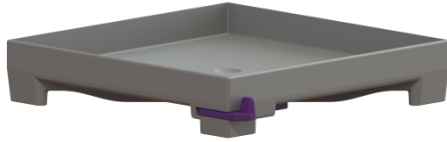

Cover tileable, Lock & Lift, ABS

Article information

Item no.: 680224
GTIN: 4026092066836
Price group: 90

Description

Tileable cover suitable for bathroom drains

General characteristics:

Material: ABS

Coverage features:

Type of cover:	tileable cover plate
Cover material:	ABS
Length:	110 mm
Width:	110 mm
Locking:	Lock & Lift