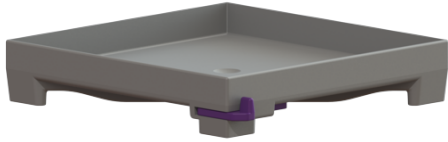

Cover tileable, Lock & Lift, ABS

Article information

Item no.: 680224
GTIN: 4026092066836
Price group: 90

Description

Tileable cover suitable for bathroom drains

General characteristics:

Material: ABS

Coverage features:

Type of cover:	tileable cover plate
Cover material:	ABS
Length:	110 mm
Width:	110 mm
Locking:	Lock & Lift