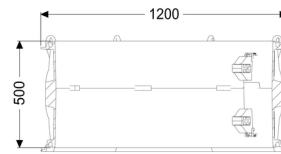

Intermediate section 500 mm, for chamber module LW 1000

Article information

Item no.: 680371
GTIN: 4026092069264
Price group: 90

Description

Intermediate section with access steps for chamber module LW1000