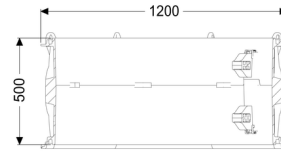

Intermediate section 500 mm, for chamber module LW 1000

Article information

Item no.: 680371
GTIN: 4026092069264
Price group: 90

Description

Intermediate section with access steps for chamber module LW1000