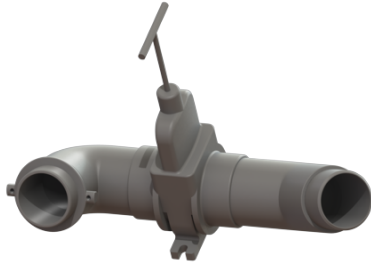

Pressure pipe with shut-off valve left-hand version, angled

Article information

Item no.: 680401
GTIN: 4026092069936
Price group: 90

Description

Pressure pipe with shut-off valve for Ecolift XL

General characteristics:

Nominal size (DN):	63
Material:	Polymer
Colour:	grey