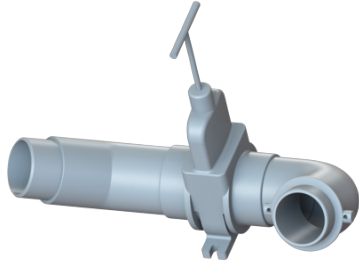

Pressure pipe with shut-off valve right-hand version, angled

Article information

Item no.: 680402
GTIN: 4026092069943
Price group: 90

Description

Pressure pipe with shut-off valve for Ecolift XL

General characteristics:

Nominal size (DN):	63
Material:	Polymer
Colour:	grey