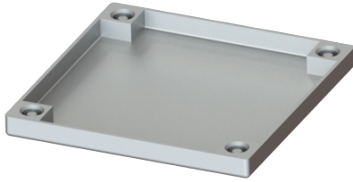

Cover tileable, 150x150 mm, L 15

Article information

Item no.: 680478
GTIN: 4026092073155
Price group: 90

Description

Tileable cover suitable for Ferrofix drains, incl. screws and seal, compatible with art. no. 54910 and 54911

Coverage features:

Type of cover:	closed cover plate
Cover material:	304 stainless steel
Colour of cover:	silver
Load class:	L 15 (EN 1253-1)
Length:	150 mm
Width:	150 mm
Surface:	tileable