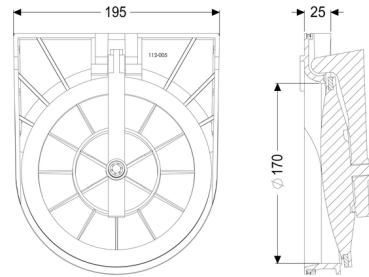

## Insert housing with flap Ø 200

#### General characteristics:

Nominal size (DN):	200
Material:	Polymer
Colour:	black