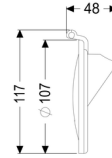

Polymer backwater flap Ø 100/110

Article information

Item no.: 70231
GTIN: 4026092028230
Price group: 90

Description

Version:

Series: ab 04/2005

General characteristics:

Nominal size (DN): 100
Material: Polymer
Colour: violet