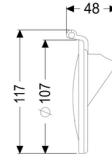

## Polymer backwater flap Ø 100/110

#### General characteristics:

Nominal size (DN): 100  
Material: Polymer  
Colour: violet