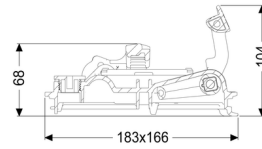

StaufixContr. lockable cover DN 90-100

Article information

Item no.: 72224
GTIN: 4026092076941
Price group: 90

Description

General characteristics:

Material:	Polymer
Colour:	black