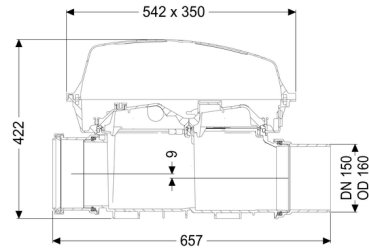

Controlfix clean out DN 150, exposed

Article information

Item no.: 80150
GTIN: 4026092002704
Price group: 30

Advantages

- Simple conversion to Staufix SWA
- Staufix FKA or Pumpfix F
- Fast
- toolless access for cleaning
- Available as a complete set or module set

Description

The Premium clean out for faecal and faecal-free wastewater makes easy access to wastewater pipes possible for inspection and maintenance work.

Thanks to the modular KESSEL system, existing systems can easily be converted to a Staufix SWA Premium backwater valve, Staufix FKA or Pumpfix F backwater pumping station.

Type of wastewater:	wastewater with and without sewage
Installation situation:	exposed drainage pipe
Delivery state:	installation-ready

General characteristics:

Nominal size (DN):	150
Outer diameter (OD):	160
Colour:	black

Dimensions:

Length:	486 mm
Width:	350 mm
Height:	422 mm