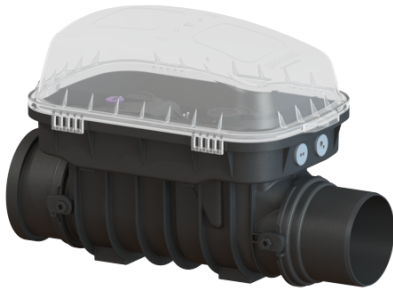

Controlfix clean out DN 150, exposed

Article information

Item no.: 80150
 GTIN: 4026092002704
 Price group: 30

Advantages

- Simple conversion to Staufix SWA
- Staufix FKA or Pumpfix F
- Fast
- toolless access for cleaning
- Available as a complete set or module set

Description

The Premium clean out for faecal and faecal-free wastewater makes easy access to wastewater pipes possible for inspection and maintenance work.

Thanks to the modular KESSEL system, existing systems can easily be converted to a Staufix SWA Premium backwater valve, Staufix FKA or Pumpfix F backwater pumping station.

Type of wastewater:	wastewater with and without sewage
Installation situation:	exposed drainage pipe
Delivery state:	installation-ready

General characteristics:

Nominal size (DN):	150
Outer diameter (OD):	160
Colour:	black

Dimensions:

Length:	486 mm
Width:	350 mm
Height:	422 mm

Drain body:

Socket version: including spigot and socket

Coverage features:

Type of cover:	Protective cover
Cover material:	Polymer
Colour of cover:	transparent
Length:	542 mm
Width:	350 mm
Height:	165 mm
Locking:	Clip closure
Vertical drop between inlet and outlet:	9 mm