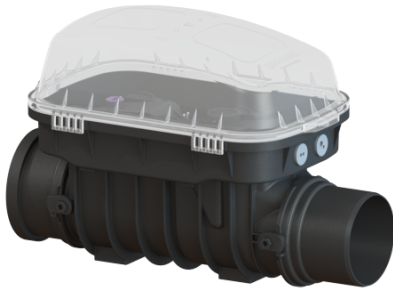

Controlfix clean out DN 150, exposed

Article information

Item no.: 80150
 GTIN: 4026092002704
 Price group: 30

Advantages

- Simple conversion to Staufix SWA
- Staufix FKA or Pumpfix F
- Fast
- toolless access for cleaning
- Available as a complete set or module set

Description

The Premium clean out for faecal and faecal-free wastewater makes easy access to wastewater pipes possible for inspection and maintenance work.

Thanks to the modular KESSEL system, existing systems can easily be converted to a Staufix SWA Premium backwater valve, Staufix FKA or Pumpfix F backwater pumping station.

Type of wastewater:	wastewater with and without sewage
Installation situation:	exposed drainage pipe
Delivery state:	installation-ready

General characteristics:

Nominal size (DN):	150
Outer diameter (OD):	160
Colour:	black

Dimensions:

Length:	486 mm
Width:	350 mm
Height:	422 mm

Drain body:

Socket version: including spigot and socket

Coverage features:

Type of cover: Protective cover

Cover material: Polymer

Colour of cover: transparent