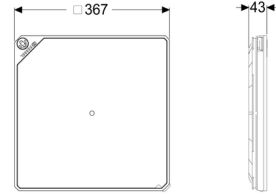

Cover, watertight, tile-over

Article information

Item no.: 830052
GTIN: 4026092077276
Price group: 10

Description

General characteristics:

Material: Polymer
Colour: stone grey

Coverage features:

Max. flooring height: 16 mm
Surface: tileable
Type: surface water resistant