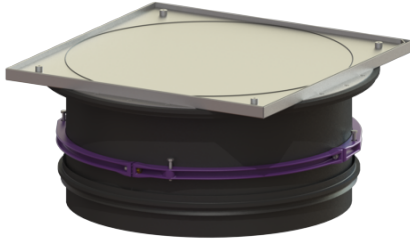

## Upper section with cover plate LW 800, Class K 3, tileable

### Description

Upper section for continuous height and level compensation for chamber module LW 1000, consisting of a cover plate as well as seals and connection wedges

### General characteristics:

Material: Polymer, Stainless steel  
 Colour: black

### Dimensions:

Clear width (LW): 800  
 Adjustment range: 65 - 314 mm