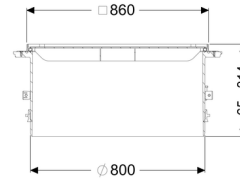

## Upper section with cover plate LW 800, Class K 3, tileable

### Description

Upper section for continuous height and level compensation for chamber module LW 1000, consisting of a cover plate as well as seals and connection wedges

### Dimensions:

Clear width (LW): 800  
 Adjustment range: 65 - 314 mm