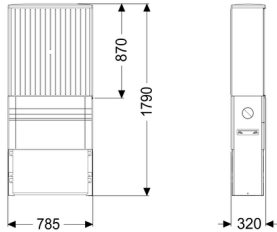

Outdoor control cabinet W: 785 mm, for control unit installation

Article information

Item no.: 97723
GTIN: 4026092072929
Price group: 60

Description

Outdoor control cabinet for the installation of control unit, modem, heating and warning beacon outside of buildings, consisting of plinth, cabinet top and mounting plate.

Dimensions:

Width:	785 mm
Height:	1,740 mm